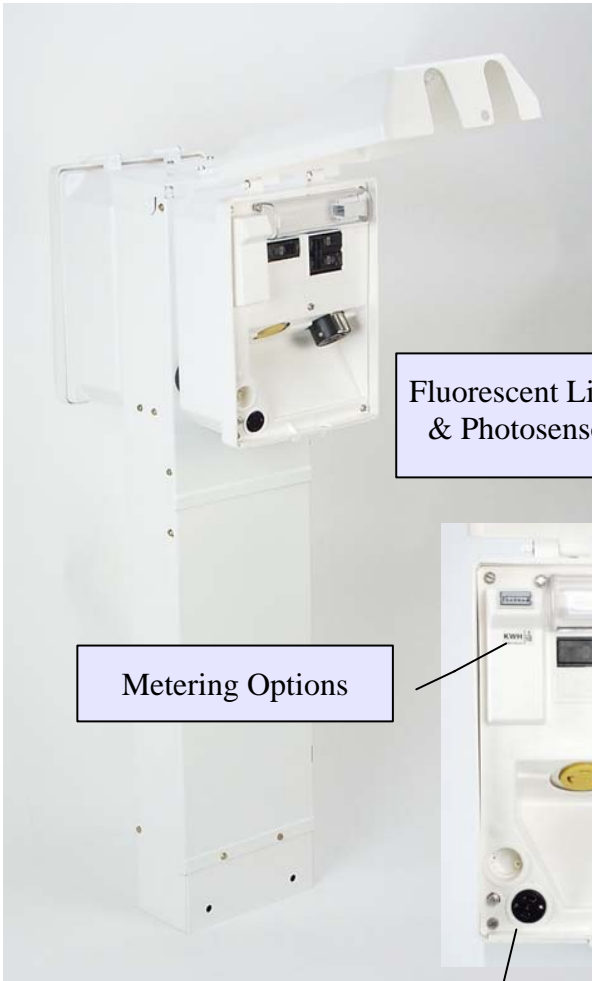

DockPro

- Pedestal units
- Durable Thermoplastic
- Power under same door
- Phone & TV under separate cover
- 360 Fluorescent or incandescent lighting for better visibility
- Electronic metering option
- Water Shroud is included
- Receptacles can be metered separately per special request

Please call 800-263-4579
for further information

Our Marina Product Family

Data subject to change without notice

Dockhand

- Compact, durable & economical
- Painted Galvanized steel
- Post Mounted or Pedestal style
- 4 Jaw Meter Socket Style Available

Dockmate

Fluorescent Light & Photosensor

Thermal magnetic circuit breaker. GFI breakers also available

Metering Options

Post or Pedestal units
 Durable Thermoplastic

- Options:**
- Electronic Metering
 - Water Shroud, Reel & Bib
 - Fluorescent Light & Photocell
 - Many outlet options
 - TV/Telephone