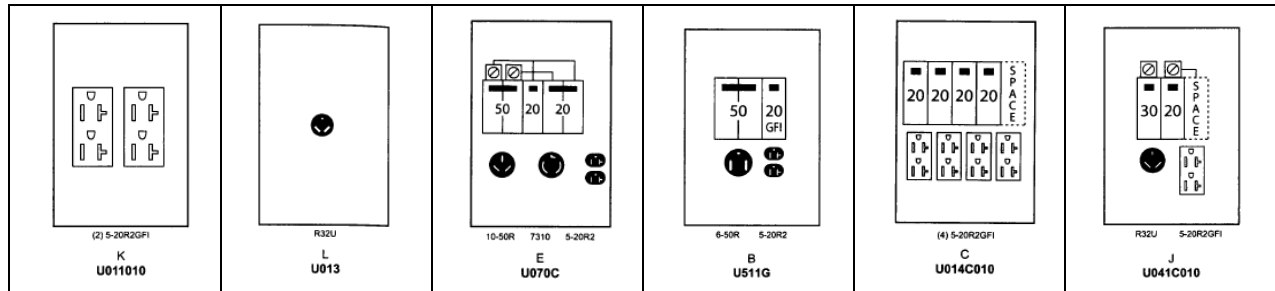

Low Cost RV Solution

- NEMA 3R Outdoor Rain Proof
- 'In use' cover allows cords to be plugged in while the cover is closed
- Available with variety of outlet configuration
- Available with or without breakers (GFI breakers avail.)
- "Loop Feed" option or 'Radial Feed' Standard
- Stay Open Door Position for user convenience
- Post Mount Standard, Pedestal & metered Option available

Did you know?
Loop Feed lugs allow for reduced installation cost by 'looping' the feed cable from one unit to the other.

More Configurations Available in our RV Catalogue

Please call 800-263-4579 ext. 116 for your full RV accessories catalogue or email tessa@circahydel.ca for further information

Our Marina Product Family

Data subject to change without notice