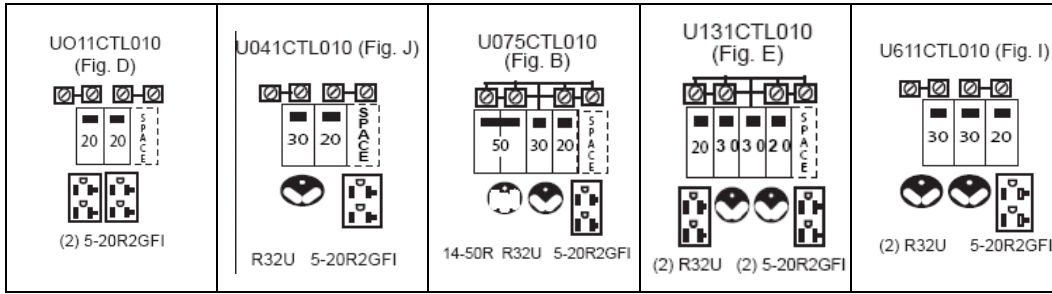

More Configurations Available in our RV Catalogue

Please call 800-263-4579 ext. 116 for your full RV accessories catalogue or email tessa@circahydel.ca for further information