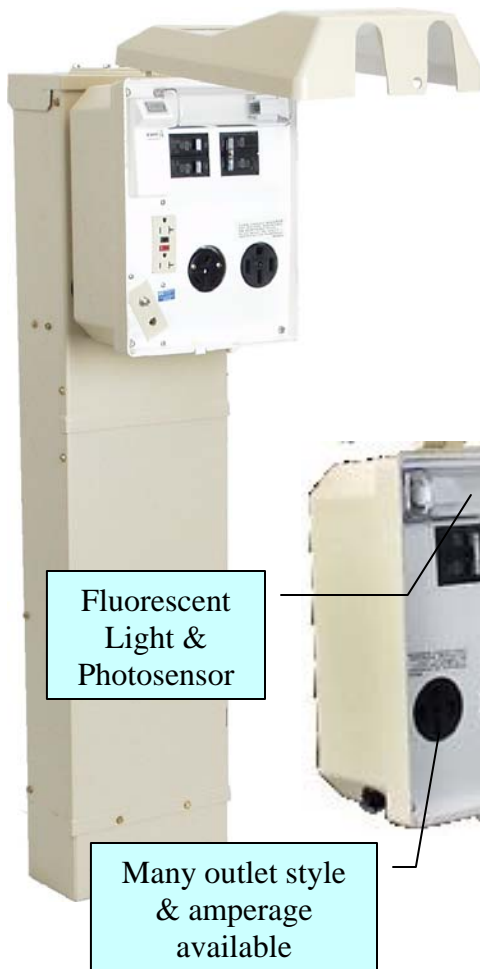

## Steel Post Mounted & Pedestal RV Units

- Heavy Gauge Painted Galvanized steel
- Pedestal Available Pad Mounted or Buried Style
- 4 Jaw Meter Socket Style or Remote Metering Available
- TV/Telephone option
- Light Option Available

## Parkmate

Post or Pedestal units  
Durable Thermoplastic

Thermal magnetic circuit breaker. GFI breakers also available

Fluorescent Light & Photosensor

Metering Options

Many outlet style & amperage available

### Options:

- Electronic Metering
- Water Shroud, Reel & Bib
- Fluorescent Light & Photocell
- Many outlet options
- TV/Telephone
- Single or double sided

Data subject to change without notice