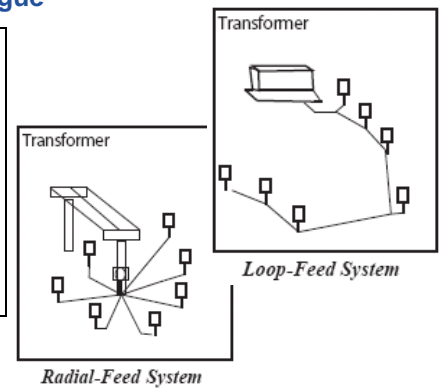

More Configurations Available in our RV Catalogue

Please call 800-263-4579 ext. 116 for your full RV accessories catalogue or email tessa@circahydel.ca for further information