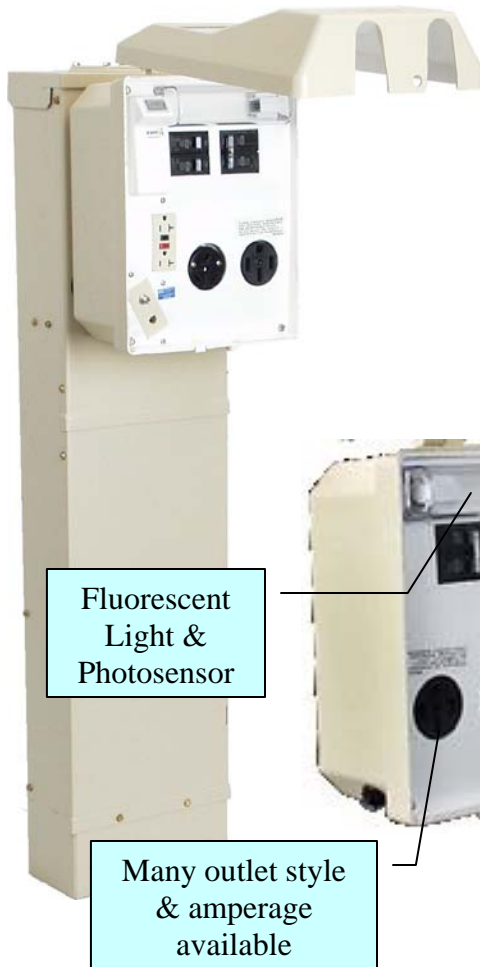

Steel Post Mounted & Pedestal RV Units

- Heavy Gauge Painted Galvanized steel
- Pedestal Available Pad Mounted or Buried Style
- 4 Jaw Meter Socket Style or Remote Metering Available
- TV/Telephone option
- Light Option Available

Parkmate

Post or Pedestal units
Durable Thermoplastic

Thermal magnetic circuit breaker. GFI breakers also available

Fluorescent Light & Photosensor

Metering Options

Many outlet style & amperage available

TV/Telephone & Internet Hookup Available

Options:

- Electronic Metering
- Water Shroud, Reel & Bib
- Fluorescent Light & Photocell
- Many outlet options
- TV/Telephone
- Single or double sided

Data subject to change without notice

Low Cost RV Solution

- NEMA 3R Outdoor Rain Proof
- 'In use' cover allows cords to be plugged in while the cover is closed
- Available with variety of outlet configuration
- Available with or without breakers (GFI breakers avail.)
- "Loop Feed" option or 'Radial Feed' Standard
- Stay Open Door Position for user convenience
- Post Mount Standard, Pedestal & metered Option available