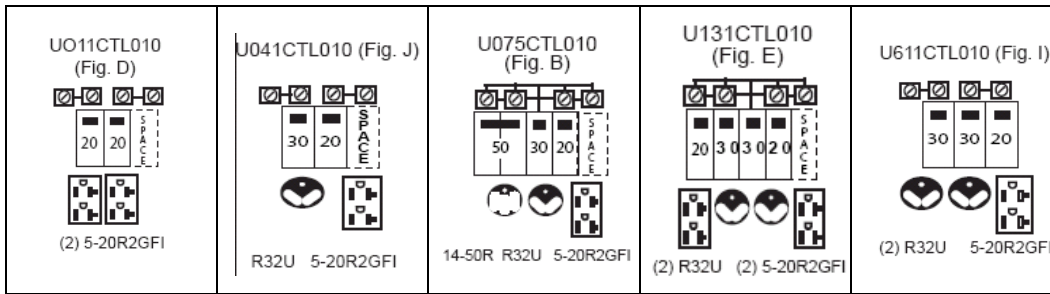

More Configurations Available in our RV Catalogue

Please call 800-263-4579 ext. 116 for your full RV accessories catalogue or email tessa@circahydel.ca for further information