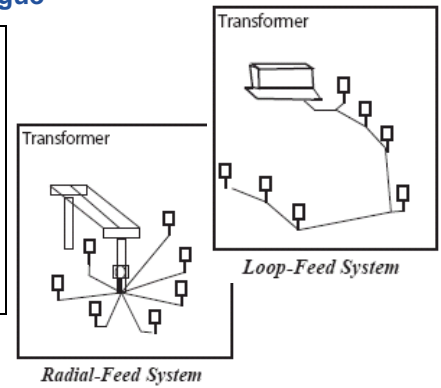

More Configurations Available in our RV Catalogue

Please call 800-263-4579 ext. 116 for your full RV accessories catalogue or email tessa@circahydel.ca for further information