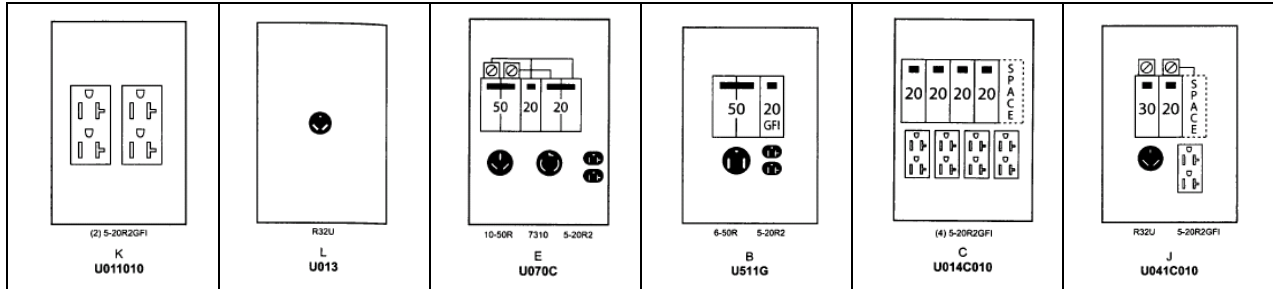

Low Cost RV Solution

- NEMA 3R Outdoor Rain Proof
- 'In use' cover allows cords to be plugged in while the cover is closed
- Available with variety of outlet configuration
- Available with or without breakers (GFI breakers avail.)
- "Loop Feed" option or 'Radial Feed' Standard
- Stay Open Door Position for user convenience
- Post Mount Standard, Pedestal & metered Option available

Did you know?
Loop Feed lugs allow for reduced installation cost by 'looping' the feed cable from one unit to the other.

More Configurations Available in our RV Catalogue

Please call 800-263-4579 ext. 116 for your full RV accessories catalogue or email tessa@circahydel.ca for further information

Our Marina Product Family

Data subject to change without notice